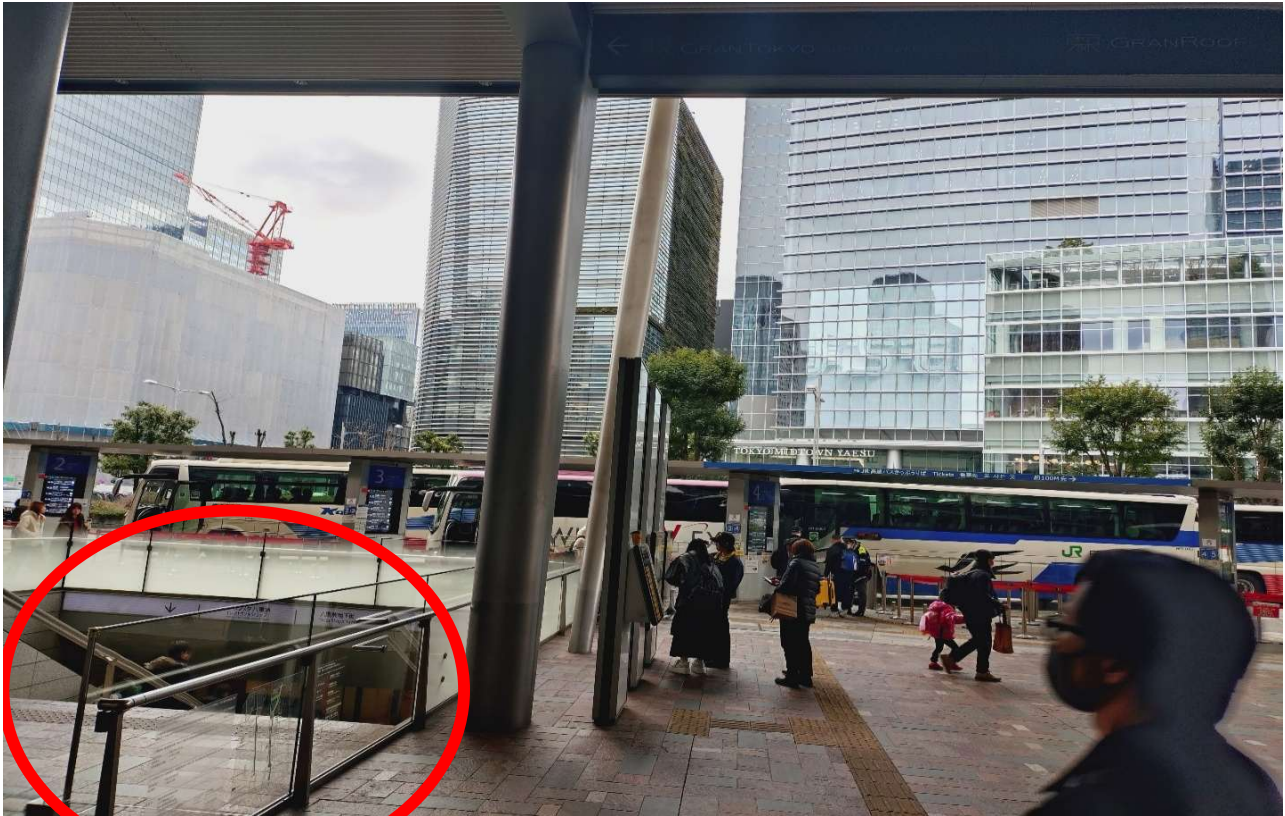

Tokyo Yaesu Meeting Point

Emergency Contact No. (WhatsApp): +81-90-9541-0363

English Only

Option 1

If you're coming from Tokyo Station, please use this Option. (Finding the Yaesu South Exit at Tokyo Station can be a bit difficult, so please try to come as early as possible.)

① If you're coming from Tokyo Station, take the Yaesu South Exit. When you come out, you'll see Tokyo Midtown Yaesu right in front of you

② You'll see the underground pathway entrance in front of the Yaesu South Exit. From there, please go down to Basement 1 using this staircase.

③ When you reach Basement 1, you'll see many stores. Walk straight ahead.

④ When you reach the end of the corridor, it will look like this. Please turn right.

⑤ After turning right, you will see something like this image. Walk straight ahead.

① When you arrive at Tokyo Midtown Yaesu, please enter through this entrance.

② After entering Tokyo Midtown Yaesu, you'll see a view like this. Take the escalator down to B1 and turn left.

③ After turning left, you will see something like this image. Walk straight ahead.