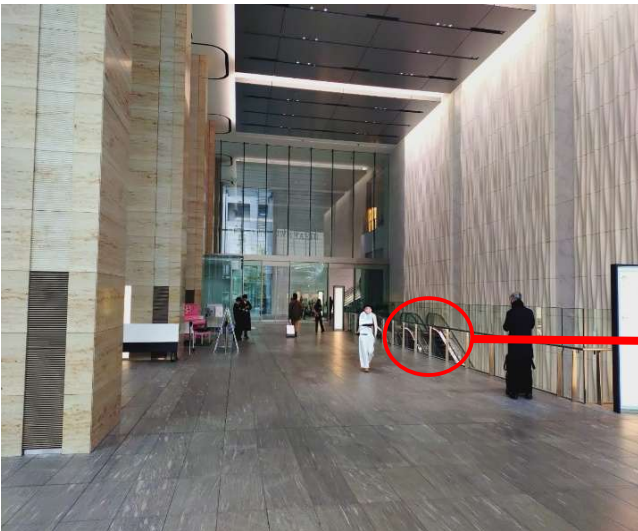

① If you're coming from Tokyo Station, take the Yaesu South Exit. When you come out, you'll see Tokyo Midtown Yaesu right in front of you

② You'll see the underground pathway entrance in front of the Yaesu South Exit. From there, please go down to Basement 1 using this staircase.

We adhere strictly to the schedule, so late arrivals cannot be accommodated.

Our staff will be wearing yellow uniforms or holding a yellow "LIMON" flag.

Option 2

If you come from other way please use this option

① When you arrive at Tokyo Midtown Yaesu, please enter through this entrance.

② After entering Tokyo Midtown Yaesu, you'll see a view like this. Take the escalator down to B1 and turn left.

③ After turning left, you will see something like this image. Walk straight ahead.