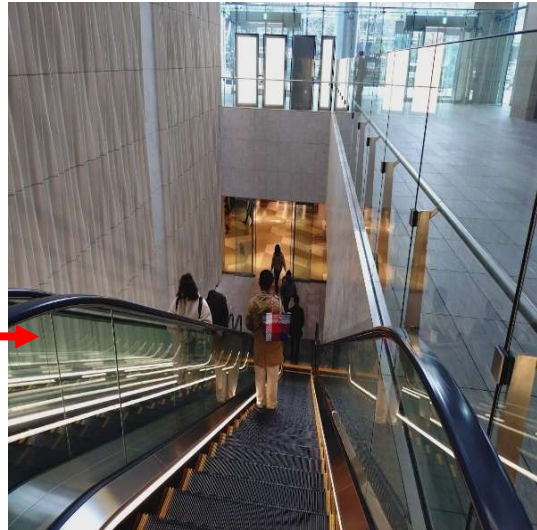

① If you're coming from Tokyo Station, take the Yaesu South Exit. When you come out, you'll see Tokyo Midtown Yaesu right in front of you

② You'll see the underground pathway entrance in front of the Yaesu South Exit. From there, please go down to Basement 1 using this staircase.

⑥ At the end of the corridor, you'll see a sign on your right.

⑦ Use the escalator and go down to Basement 2

⑧ In Basement 2, look for information about the departure platform on the departures board.

Please arrive by 7:40 AM for a **7:50 AM departure**.

We adhere strictly to the schedule, so late arrivals cannot be accommodated.

Our staff will be wearing yellow uniforms or holding a yellow "LIMON" flag.

Option 2

If you come from other way please use this option

① When you arrive at Tokyo Midtown Yaesu, please enter through this entrance.

② After entering Tokyo Midtown Yaesu, you'll see a view like this. Take the escalator down to B1 and turn left.

③ After turning left, you will see something like this image. Walk straight ahead.